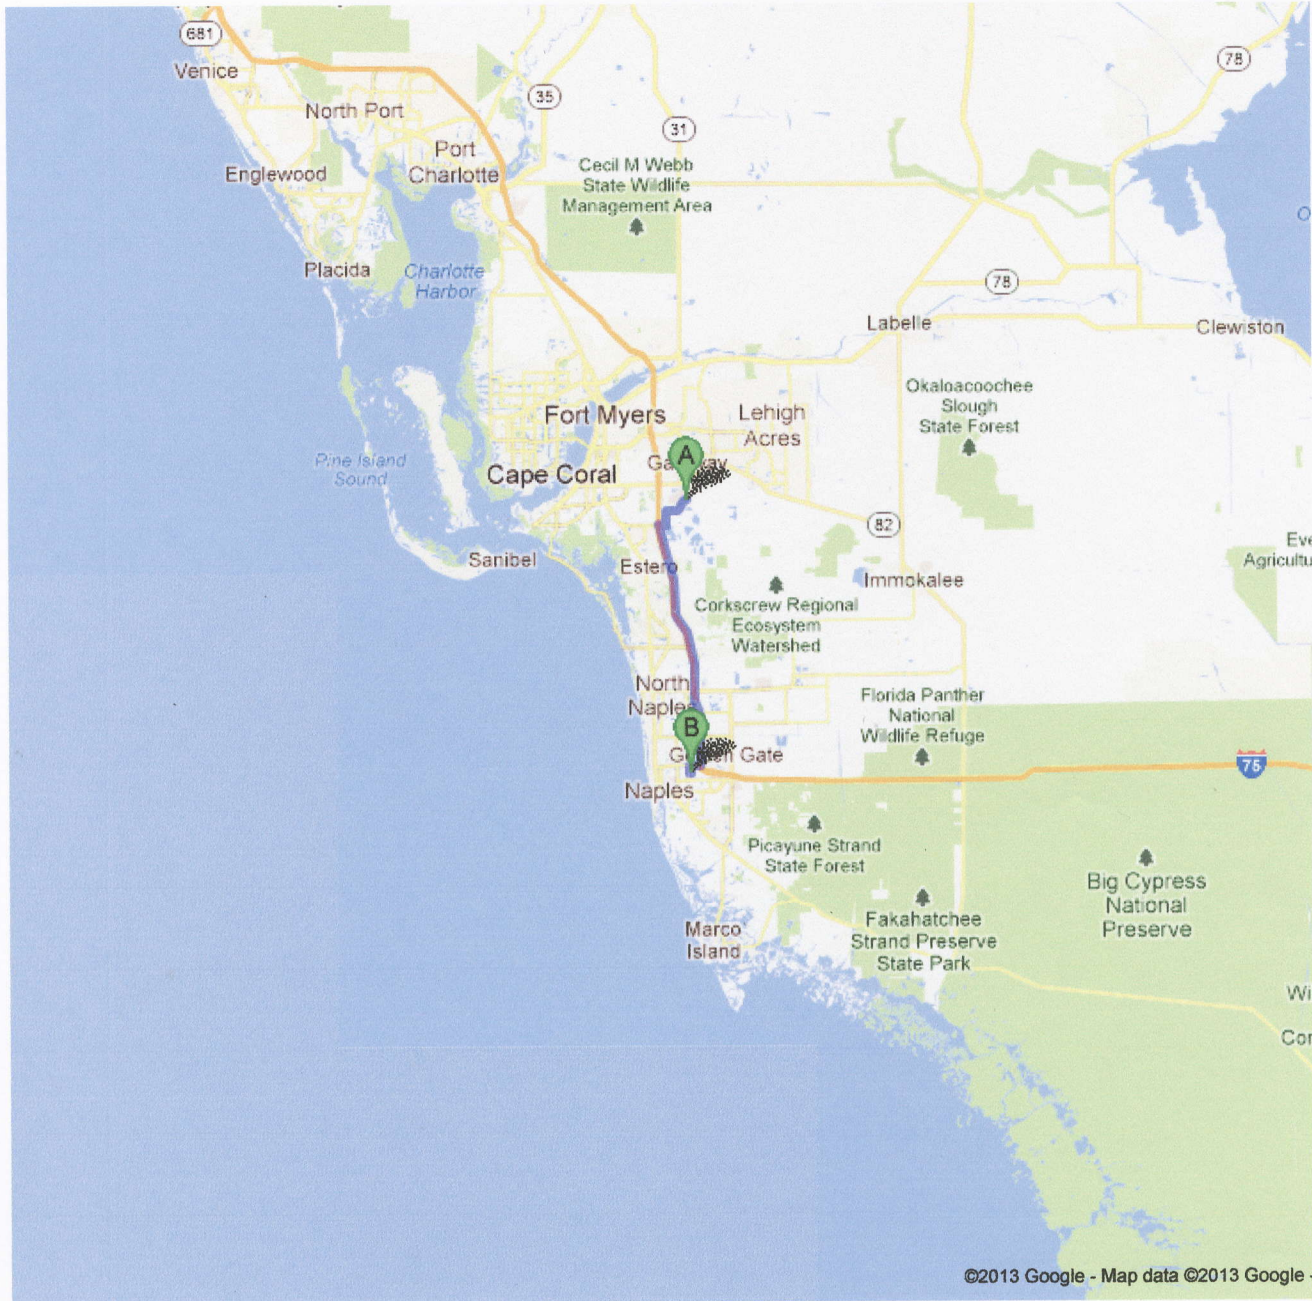

Southwest Florida International Airport
 11000 Terminal Access Rd #8671, Fort Myers, FL 33913

- | | | |
|----|--|-----------------------------|
| 1. | Head west on Terminal Access Rd/Upper Level Continue to follow Terminal Access Rd About 5 mins | go 2.5 mi total 2.5 mi |
| 2. | Turn left onto Ben Hill Griffin Pkwy About 2 mins | go 1.3 mi total 3.8 mi |
| 3. | Turn right onto Alico Rd About 48 secs | go 0.3 mi total 4.1 mi |
| 4. | Merge onto I-75 S via the ramp to Naples About 20 mins | go 23.1 mi total 27.2 mi |
| 5. | Take exit 105 for County Rd 886/Golden Gate Pkwy toward Golden Gate/Naples About 48 secs | go 0.4 mi total 27.6 mi |
| 6. | Turn right onto County Rd 886/Golden Gate Pkwy About 2 mins | go 0.9 mi total 28.6 mi |
| 7. | Turn left onto Livingston Rd About 2 mins | go 0.7 mi total 29.2 mi |
| 8. | Turn left onto Progress Ave Partial restricted usage road | go 266 ft total 29.3 mi |
| 9. | Take the 1st left onto Briarwood Ct Restricted usage road Destination will be on the left | go 318 ft total 29.4 mi |

1265 Briarwood Ct, Naples, FL 34104

These directions are for planning purposes only. You may find that construction projects, traffic, weather, or other events may cause conditions to differ from the map results, and you should plan your route accordingly. You must obey all signs or notices regarding your route.

Map data ©2013 Google

Directions weren't right? Please find your route on maps.google.com and click "Report a problem" at the bottom left.

Directions to 1265 Briarwood Ct, Naples, FL 34104
29.4 mi – about 32 mins